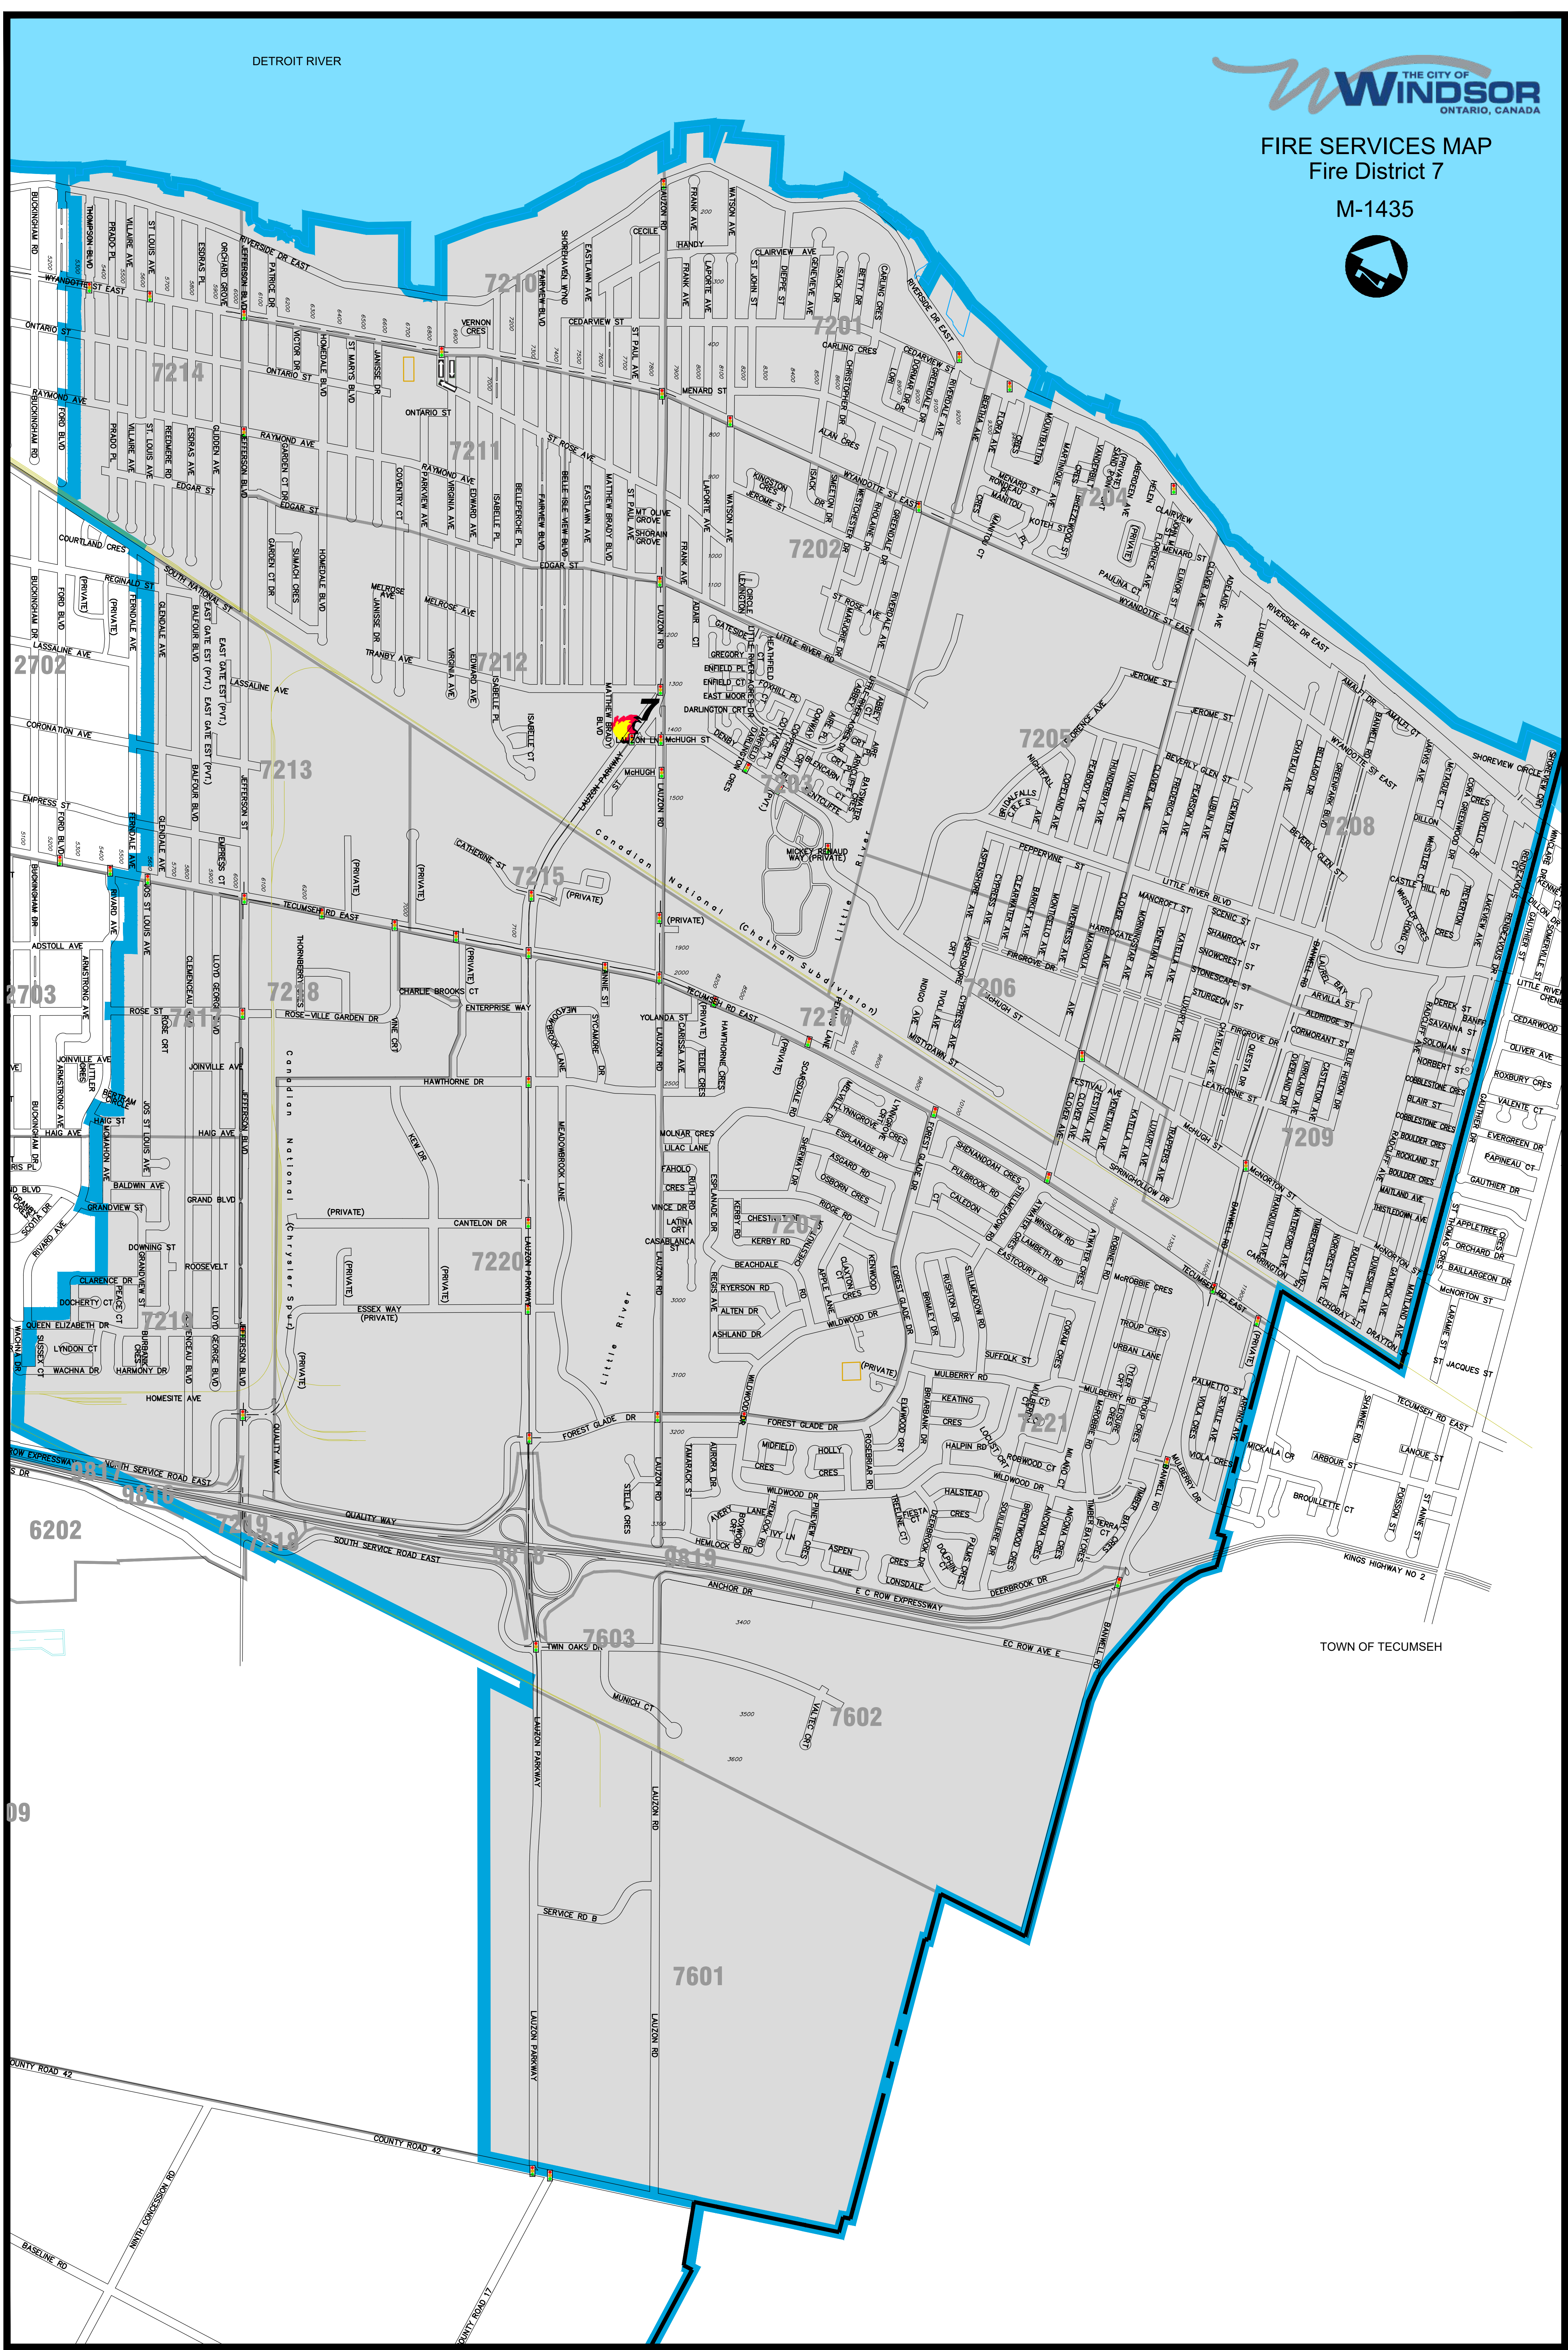

DETROIT RIVER

FIRE SERVICES MAP
Fire District 7

M-1435

TOWN OF TECUMSEH

09